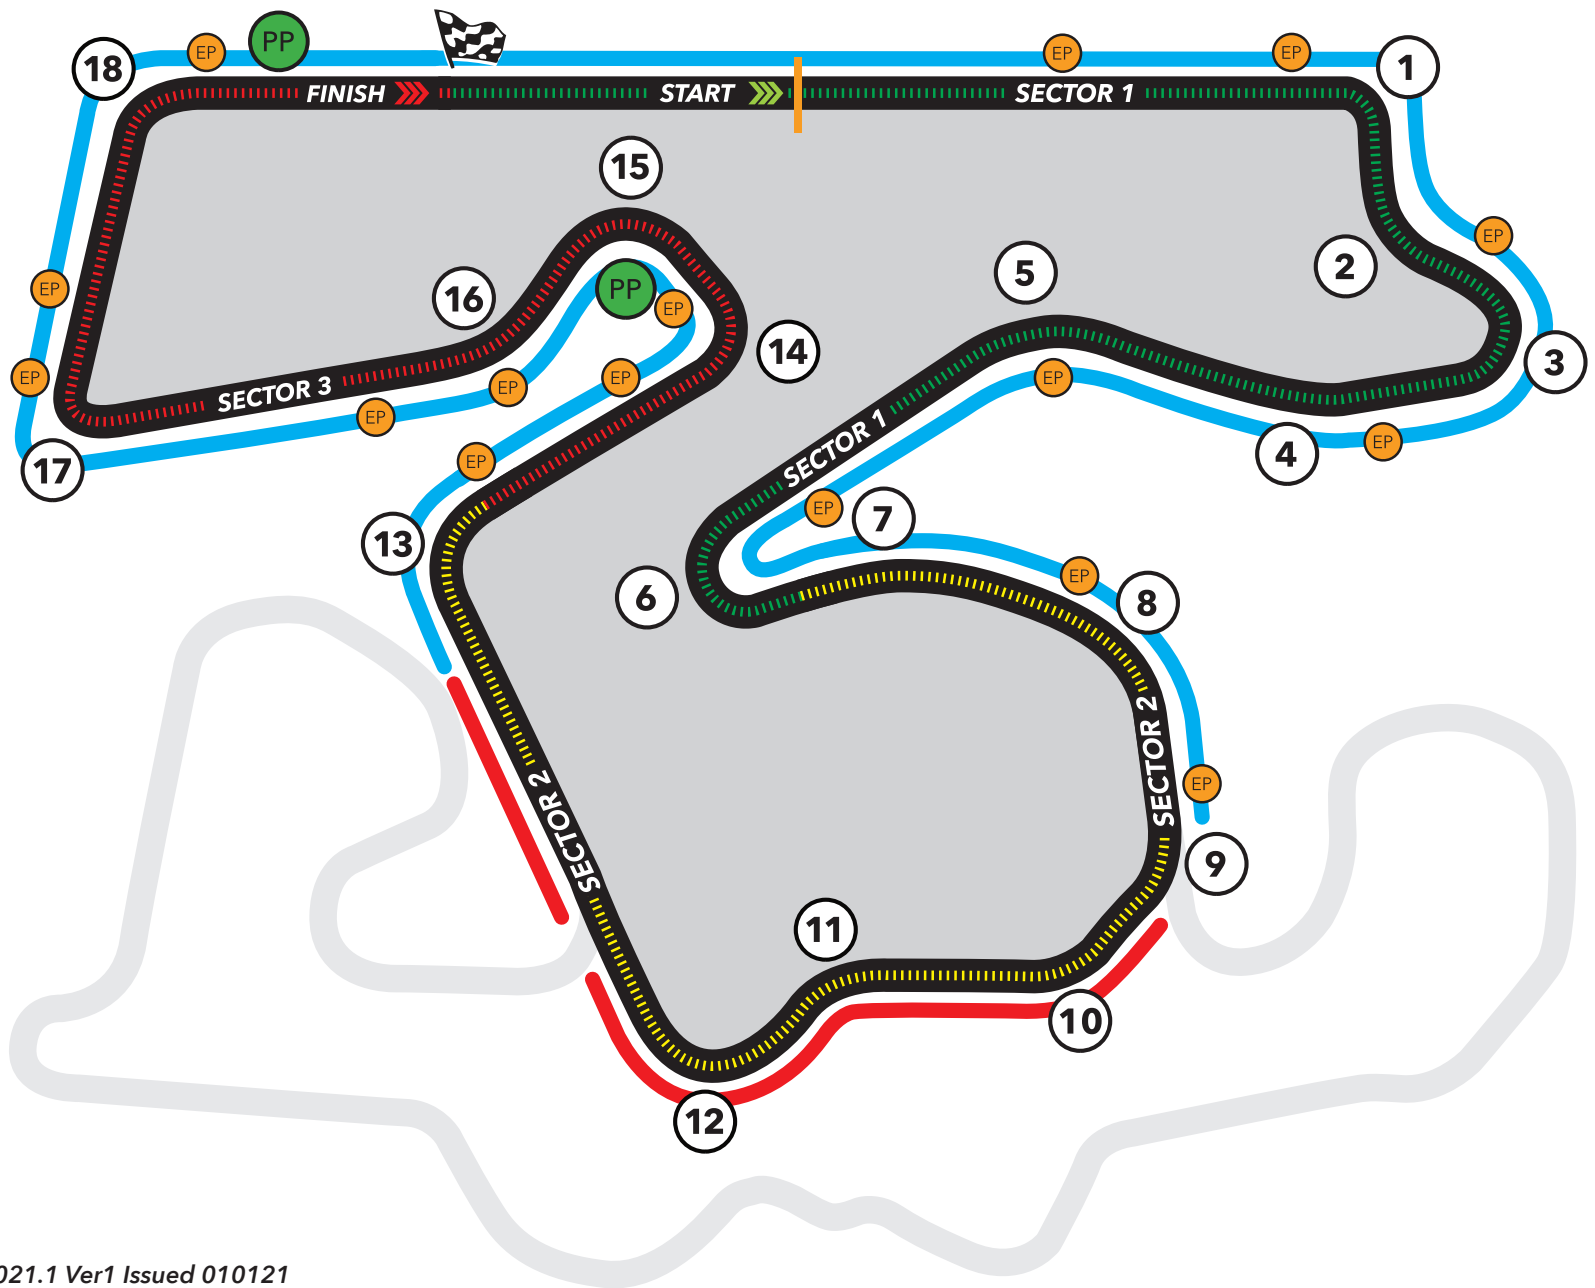

INTERNATIONAL CIRCUIT 4.95KM - PARTICIPANT MAP

2021

KEY

- ① Turn Number
- Sector 1
- Sector 2
- Sector 3
- Restricted Access Area
- Permitted Access
- PP Photographer Point
- EP Circuit Exit Points

PHOTOGRAPHER INSTRUCTIONS:

- Photographers must always wear an authorised photographer's hi visibility vest at all times whilst taking photos. These vest must not be Red or Yellow in colour.
- Photographers access to pit lane and/or signalling wall is at the discretion of the Organisers.
- The Photographer Points indicate where the debris fence has been modified to assist Photographers.
- Circuit Exit Points, available to assist Photographers, but in an emergency situation to keep clear all times.