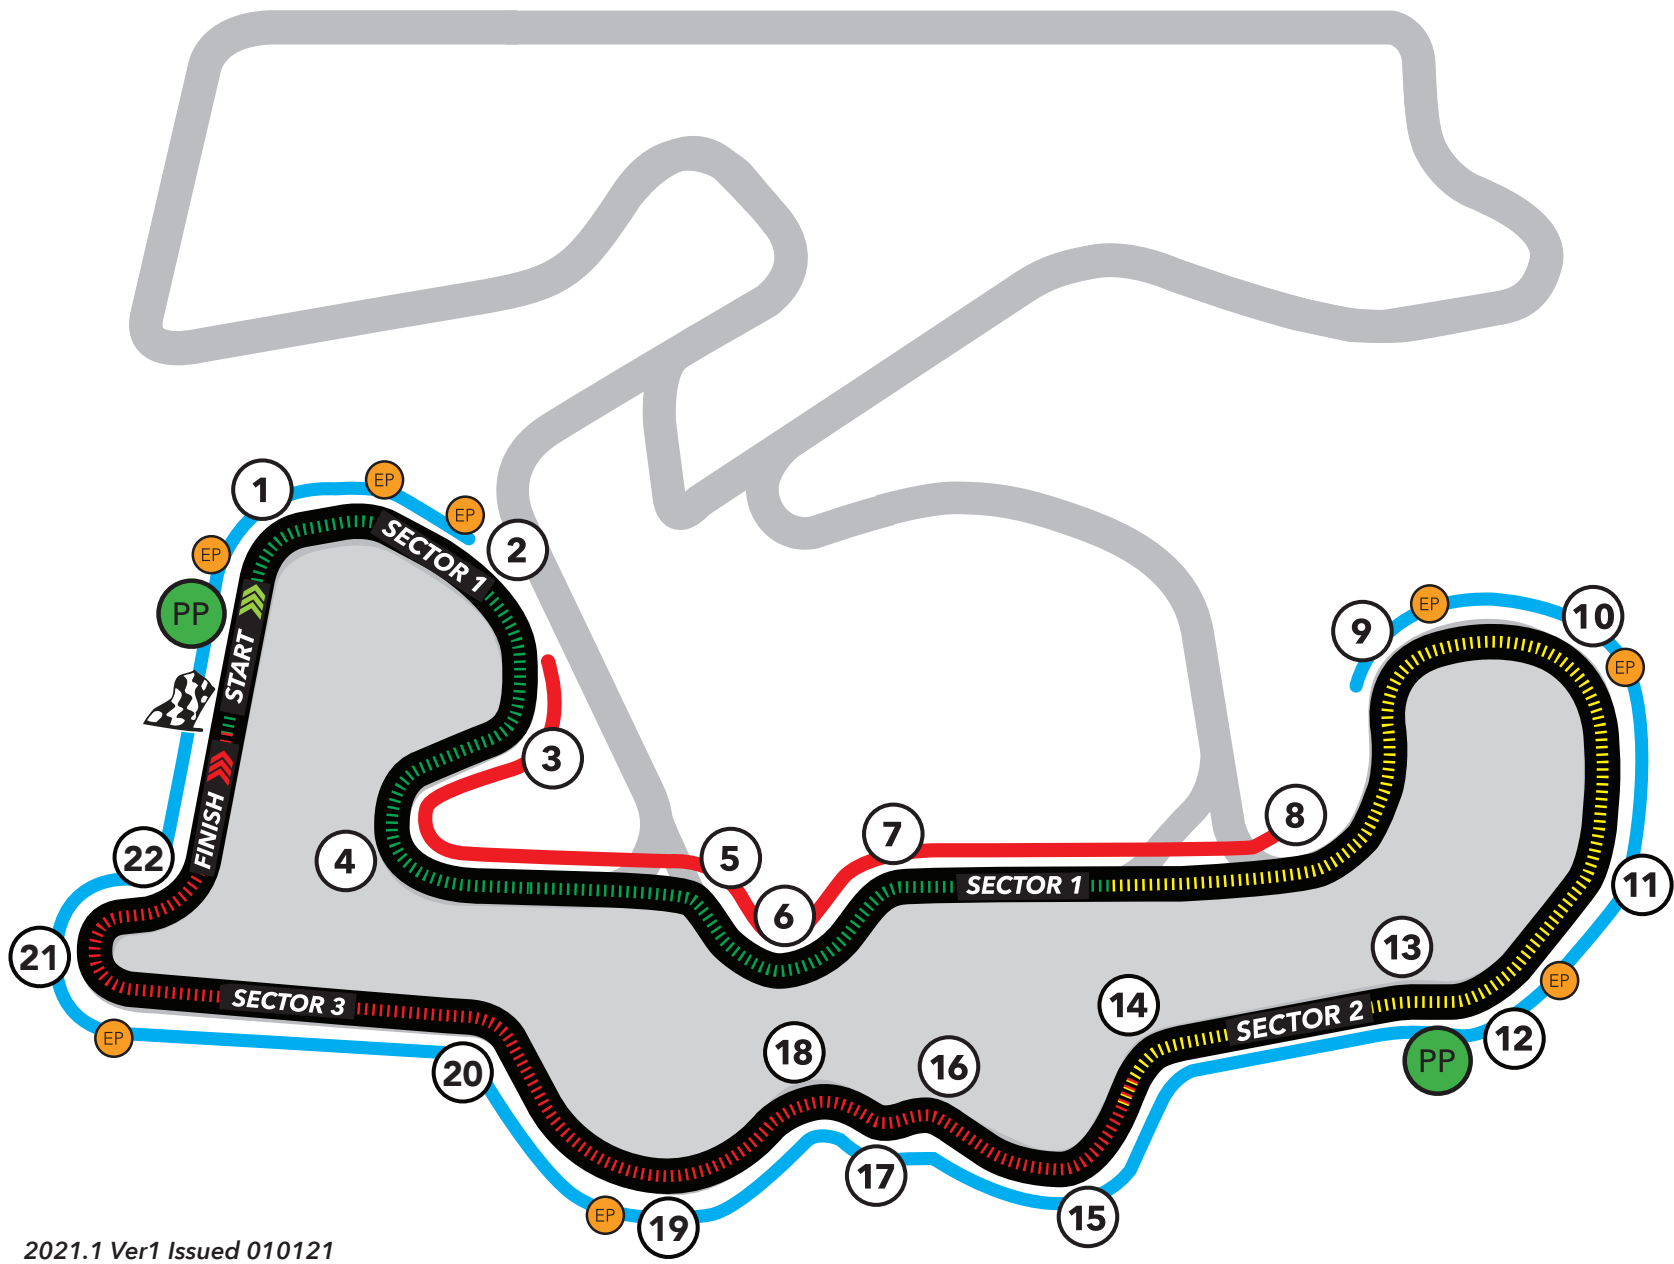

EAST CIRCUIT 3.93KM - PARTICIPANT MAP

2021

- KEY**
- ① Turn Number
 - Sector 1
 - Sector 2
 - Sector 3
 - Restricted Access Area
 - Permitted Access
 - PP Photographer Point
 - EP Circuit Exit Points

PHOTOGRAPHER INSTRUCTIONS:

- Photographers must always wear an authorised photographer's hi visibility vest at all times whilst taking photos. These vest must not be Red or Yellow in colour.
- Photographers access to pit lane and/or signalling wall is at the discretion of the Organisers.
- The Photographer Points indicate where the debris fence has been modified to assist Photographers.
- Circuit Exit Points, available to assist Photographers, but in an emergency situation to keep clear all times.