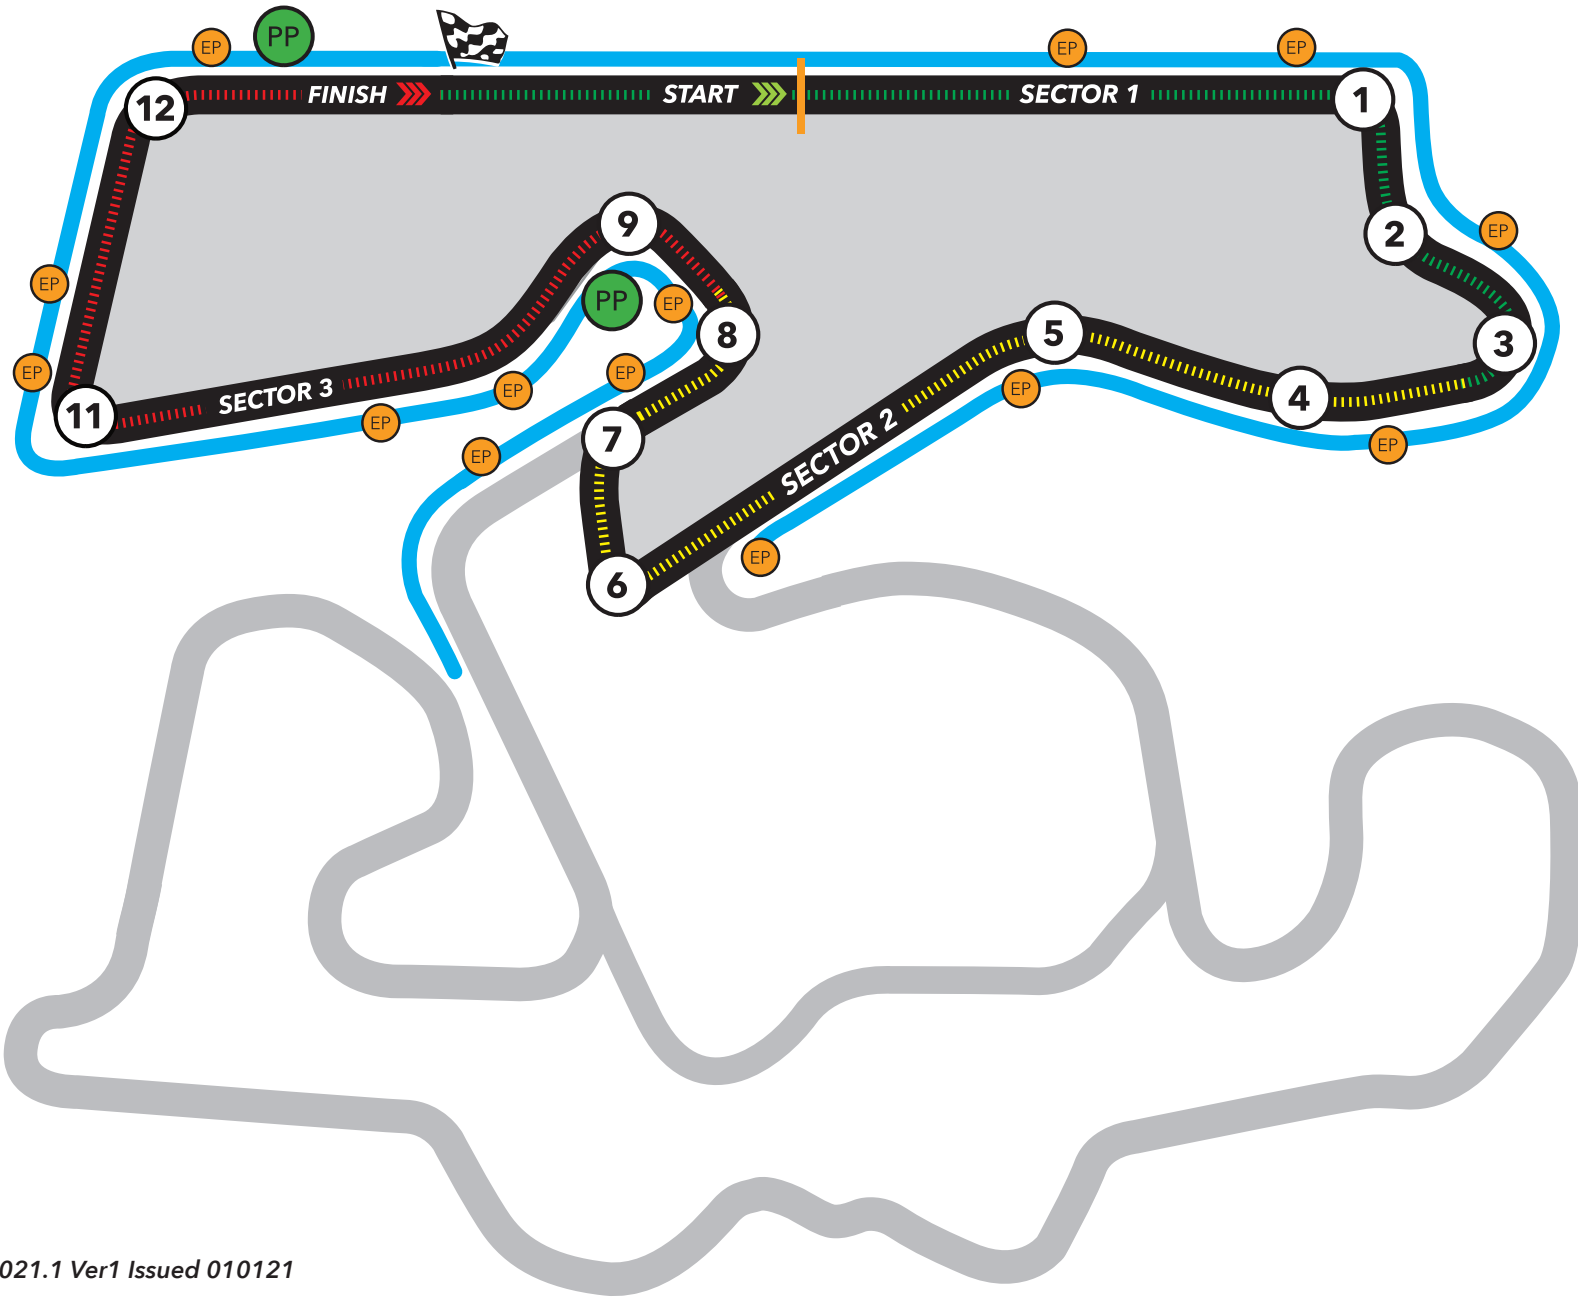

# WEST CIRCUIT 3.41KM - PARTICIPANT MAP

**2021**

**KEY**

- ① Turn Number
- ..... Sector 1
- ..... Sector 2
- ..... Sector 3
- Restricted Access Area
- Permitted Access
- PP Photographer Point
- EP Circuit Exit Points

**PHOTOGRAPHER INSTRUCTIONS:**

- Photographers must always wear an authorised photographer's hi visibility vest at all times whilst taking photos. These vest must not be Red or Yellow in colour.
- Photographers access to pit lane and/or signalling wall is at the discretion of the Organisers.
- The Photographer Points indicate where the debris fence has been modified to assist Photographers.
- Circuit Exit Points, available to assist Photographers, but in an emergency situation to keep clear all times.