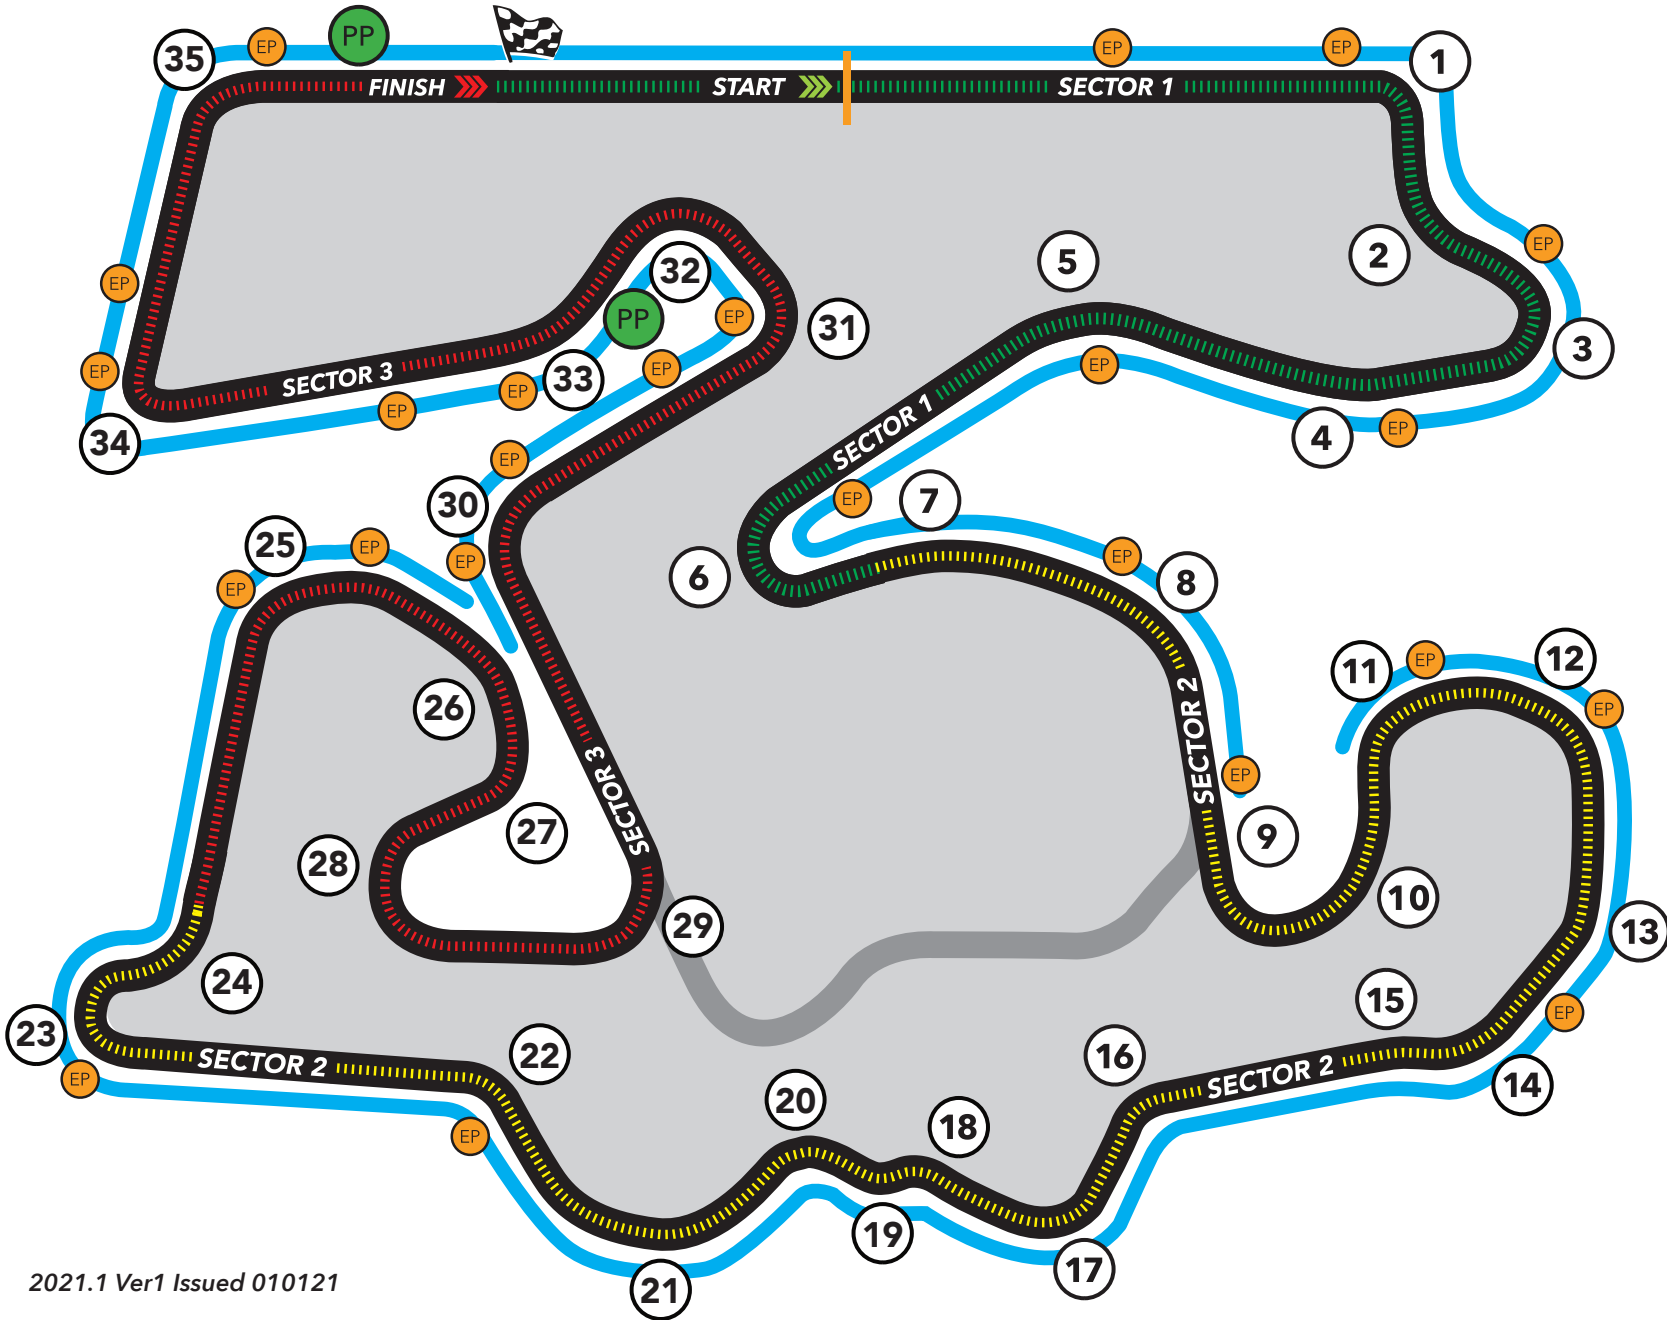

GT CIRCUIT 7.77KM - PARTICIPANT MAP

2021

- KEY**
- ① Turn Number
 - Sector 1
 - Sector 2
 - Sector 3
 - Restricted Access Area
 - Permitted Access
 - PP Photographer Point
 - EP Circuit Exit Points

PHOTOGRAPHER INSTRUCTIONS:

- Photographers must always wear an authorised photographer's hi visibility vest at all times whilst taking photos. These vest must not be Red or Yellow in colour.
- Photographers access to pit lane and/or signalling wall is at the discretion of the Organisers.
- The Photographer Points indicate where the debris fence has been modified to assist Photographers.
- Circuit Exit Points, available to assist Photographers, but in an emergency situation to keep clear all times.