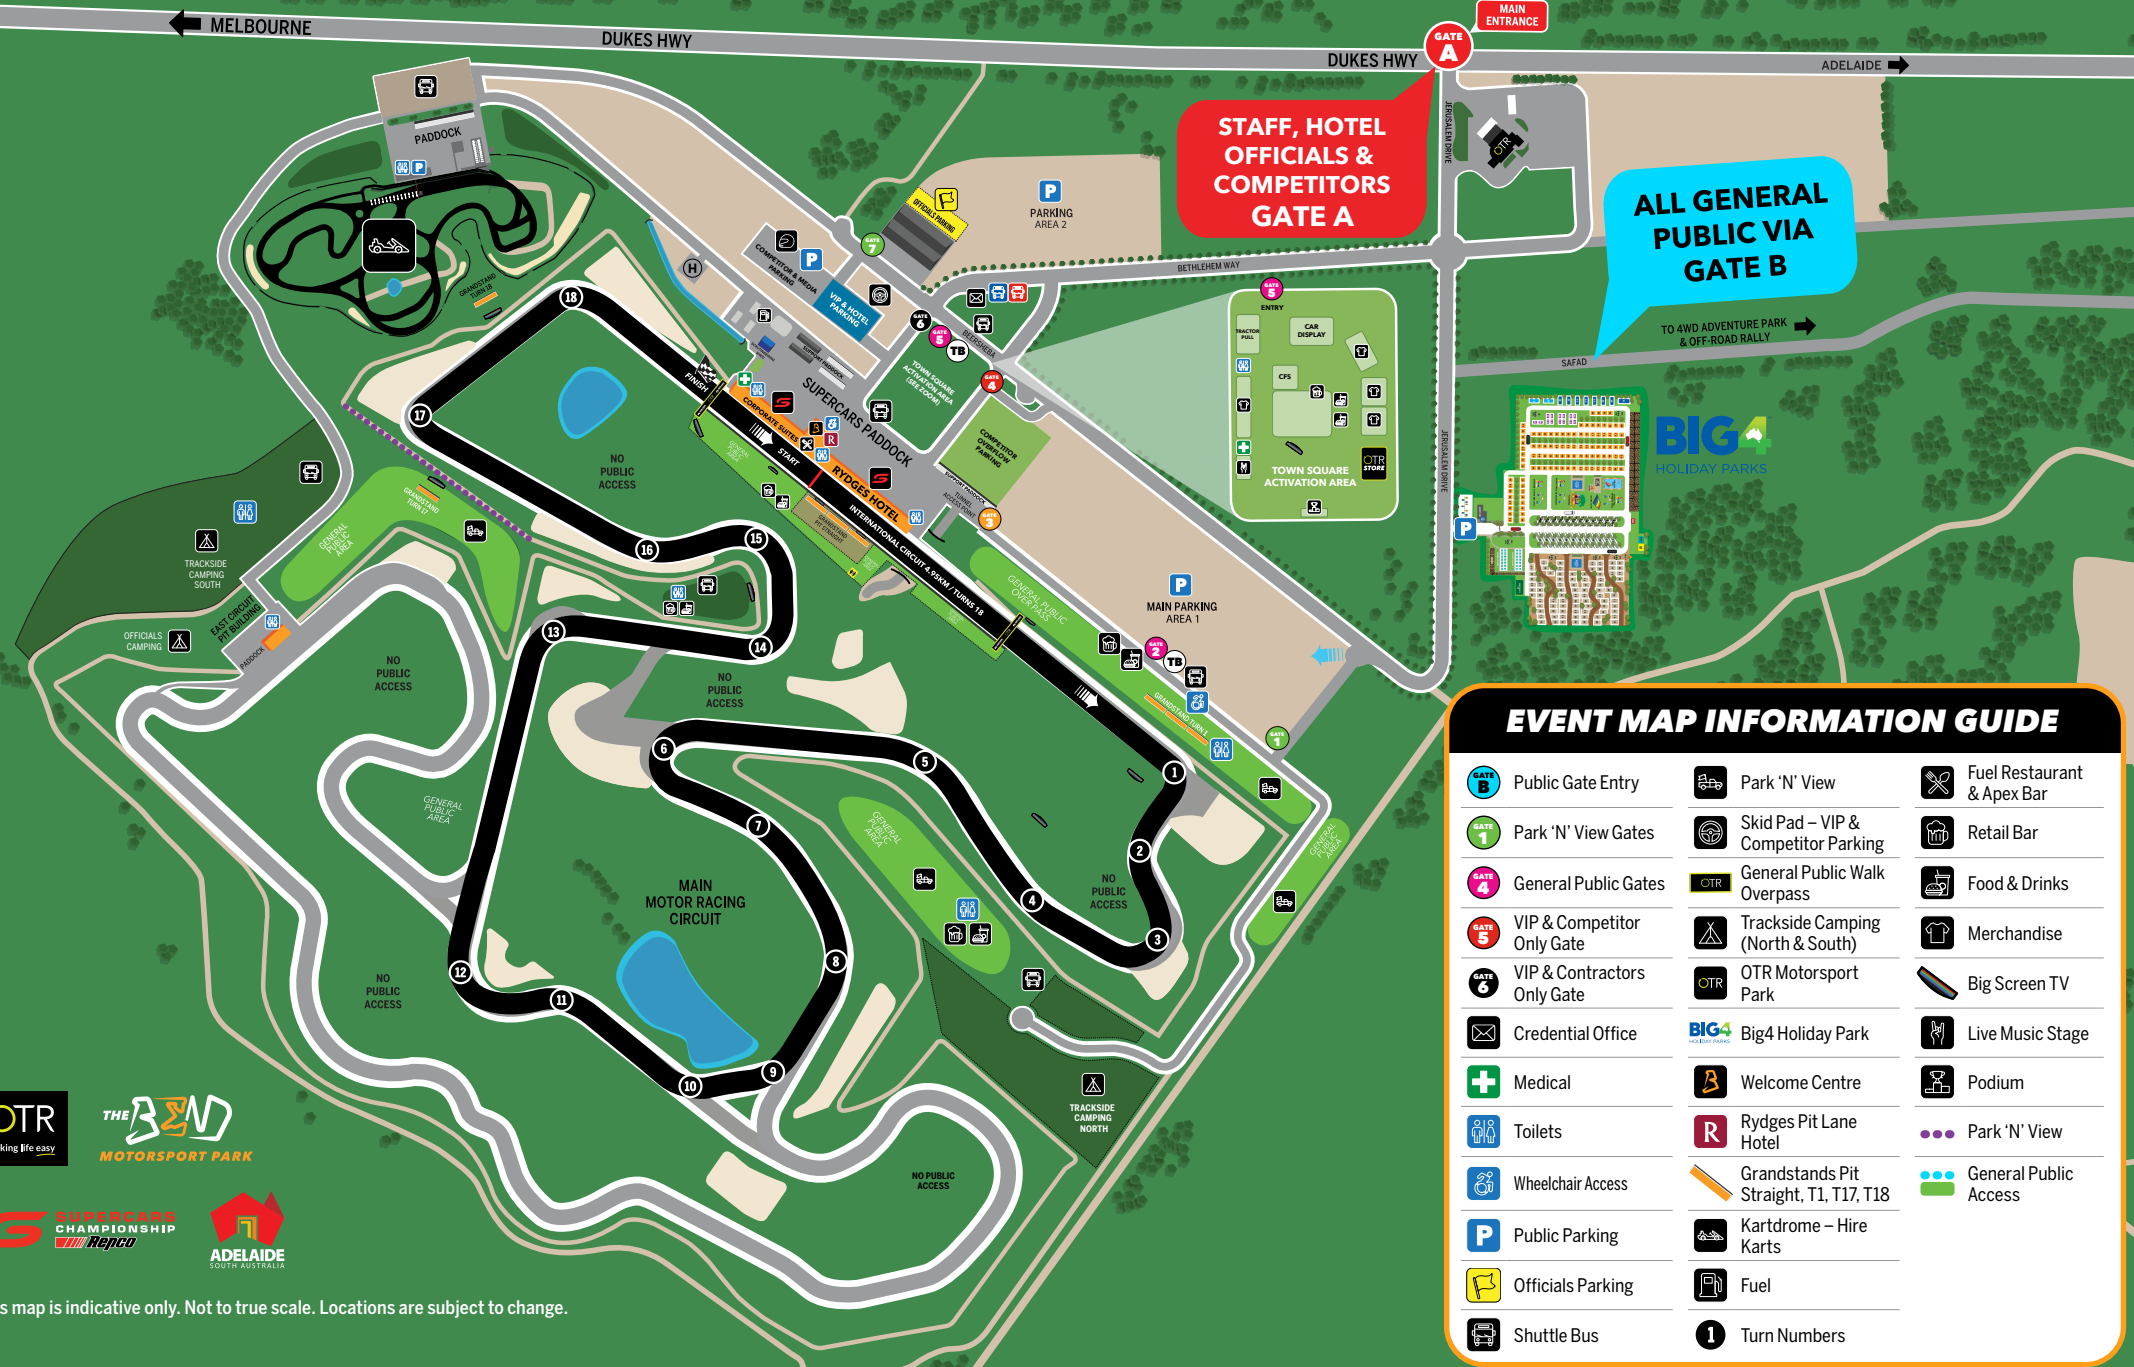

OTR
SUPERSPRINT
THE BEND
18-20 AUGUST 2023

EVENT MAP

EVENT MAP INFORMATION GUIDE

GATE B	Public Gate Entry	Park 'N' View	Fuel Restaurant & Apex Bar
GATE 1	Park 'N' View Gates	Skid Pad – VIP & Competitor Parking	Retail Bar
GATE 4	General Public Gates	General Public Walk Overpass	Food & Drinks
GATE 5	VIP & Competitor Only Gate	Trackside Camping (North & South)	Merchandise
GATE 6	VIP & Contractors Only Gate	OTR Motorsport Park	Big Screen TV
Envelope	Credential Office	Big4 Holiday Park	Live Music Stage
Medical	Medical	Welcome Centre	Podium
Toilets	Toilets	Rydges Pit Lane Hotel	Park 'N' View
Wheelchair Access	Wheelchair Access	Grandstands Pit Straight, T1, T17, T18	General Public Access
Public Parking	Public Parking	Kartdrome – Hire Karts	
Officials Parking	Officials Parking	Fuel	
Shuttle Bus	Shuttle Bus	Turn Numbers	

This map is indicative only. Not to true scale. Locations are subject to change.